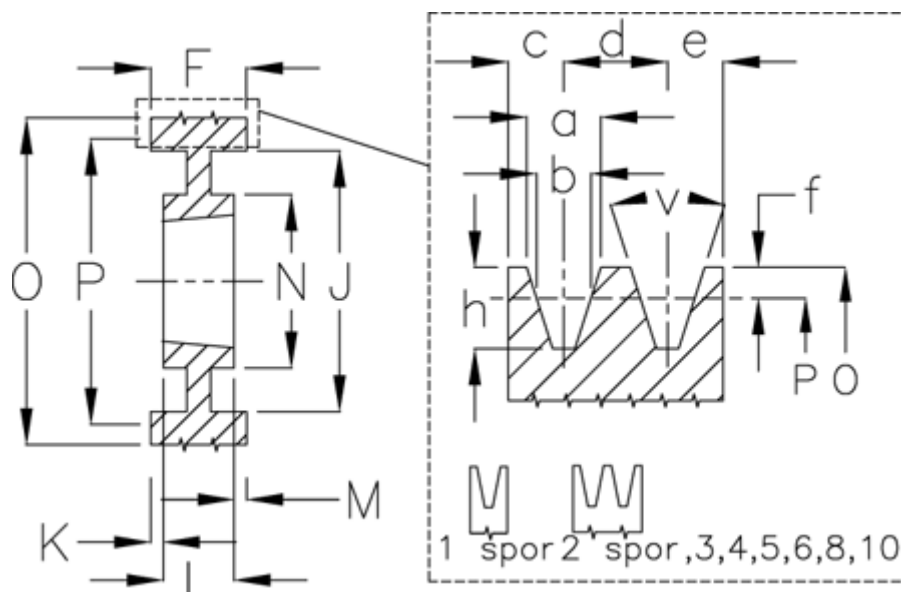

Article number: 604111033508

Description: V-belt pulley SPB 335/8 TL3535

Measures

a	= 16.3	F	= 158	Number of grooves	= 8
b	= 14.0	For bush	= 3535	O	= 342.0
Bush \varnothing max	= 90	h	= 17.5	P	= 335
c	= 12.5	J	= 292	Type	= SPB
d	= 19.0	K	= 34,5	v (degrees)	= 38
e	= 12.5	L	= 89		
E	= 25	m	= 34,5		
f	= 3.5	N	= 175		